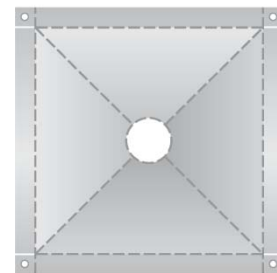

## Demonstratives: Alternative View Graphics

ThemeVision uses graphic techniques to show parts and processes in a clear and concise visual. This helps focus attention on the facts that matter.

The example shown here is an alternate view created to show issues related to chimney construction. Extraneous details were minimized and materials were layered in order to enable them to be shown in place or removed, as needed at particular points in the argument.

ThemeVision can also produce graphics to show:

- Enlargements
- Overviews
- Cut-aways
- Annotated Images
- Stylized Images

ThemeVision LLC  
11 South Meridian St.  
Indianapolis, IN 46204  
317.229.3133